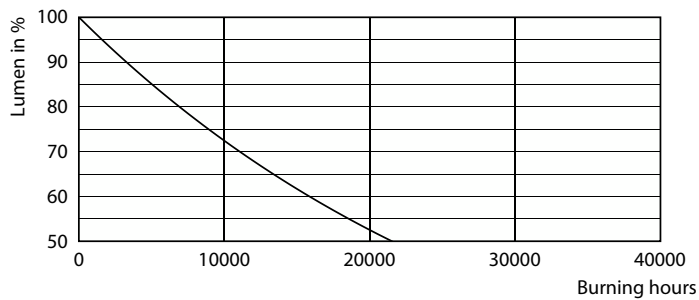

Durée de vie

Lumen Maintenance Diagram - CorePro LEDbulb ND 8-60W A60 E27 827