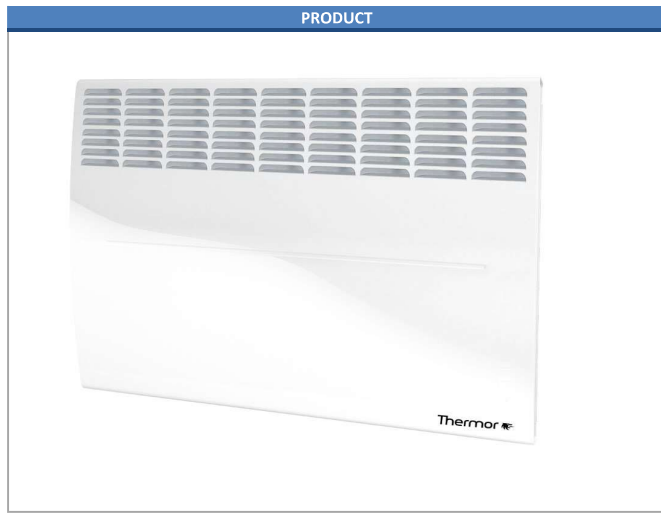

BRAND : THERMOR

LAST UPDATE : 26/04/2023

REF.	DESCRIPTION	OUTPUT (W)	VOLTAGE	FREQUENCY	EAN 13	SAP CODE
100028	EVIDENCE 3 CONNECT 0500W PLUG	0500W	220-230V	50/60 Hz	3546331000281	100010002800
100029	EVIDENCE 3 CONNECT 1000W PLUG	1000W	220-230V	50/60 Hz	3546331000298	100010002900
100030	EVIDENCE 3 CONNECT 1500W PLUG	1500W	220-230V	50/60 Hz	3546331000304	100010003000
100041	EVIDENCE 3 CONNECT 2000W PLUG	2000W	220-230V	50/60 Hz	3546331000410	100010004100
100042	EVIDENCE 3 CONNECT 2500W PLUG	2500W	220-230V	50/60 Hz	3546331000427	100010004200

KEY SELLING POINTS & PRODUCTS ADVANTAGES

Up to 25% Energy Savings thanks to his electronic regulation & weekly programming in comparison with first generation of mechanical thermostat.

Full free customizable weekly programs (day per day / hour per hour)

Wi-Fi Connectivity thanks to Cozytouch application

Open window detection

HD (2 in 1) Designed for a fast heating & a homogeneous temperature front plate.

Safer (IP24, Class II double insulation, safety thermal cut out).

	GENERAL SPECIFICATION
PRINCIPAL HEATING ELEM.	ALU WING
SECONDARY HEATING ELEM.	NONE
AIR OUTLET SHAPE	PUNCH AIR EXHAUST
PRODUCT'S RAW MATERIAL	STEEL
FRONT PANEL SHAPE	CURVED HD PANEL
POSITION	HORIZONTAL
COLOR	WHITE RAL 9016
HMI	BD0 Wi-Fi
POWER RESERVE	NO
TYPE OF INTERFACE	7 SEGMENT DISPLAY
MOBILE COMPATIBILITY	NO

	FONCTIONS
ON / OFF SWITCH	YES
STANDBY MODE	YES
HEATING INDICATOR	YES
TEMPERATURE SETTING	YES
N° OF RUNNING MODES	3 (COMFORT, ECO, WEEKLY PROG)
COMFORT	YES
ECO	YES (Setting allow up to off)
FROST FREE	YES (Set at 7°C)
CONSUMPTION INDICATOR	NO
CONSUMPTION ESTIMATION	YES
OPEN WINDOW DETEC	YES (Disconnectable)
ADAPTIV START CONTROL	YES (Up to 40 min within -3,5°C Comfort / Eco)
TIMER	NO
PROG (INTERNAL)	NO
PROG (EXTERNAL)	YES (fully customizable)
CONNECTIVITY	YES
PRESENCE DETECTOR	NO
SMART CONTROL	NO
SOUND CONTROLS	NO
LIGHTS CONTROL MODES	NO
TEMPERATURE CALIBRATION	YES
RESTRICTION	YES